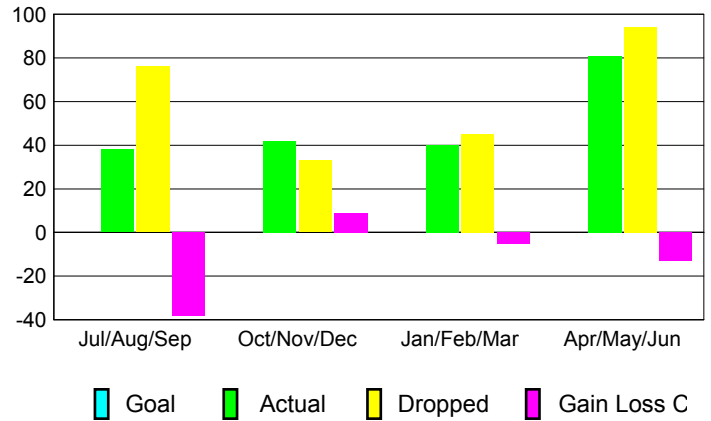

Membership Results 2012-2013
Goal, New, Dropped, Gain/Loss