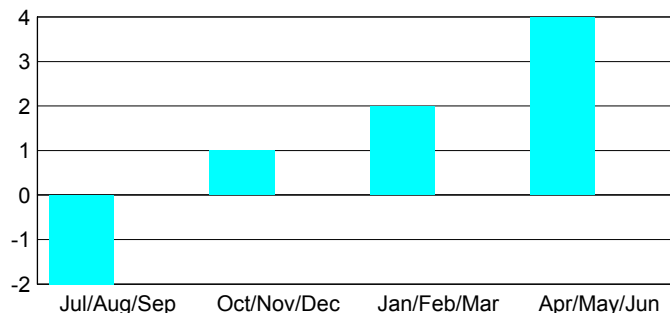

GMT: **DANA BIGGS**

Location: **CALIFORNIA**

GMT CA: **1**

**CLUBS**

Month	New Club Goal	Actual New Clubs	Actual Dropped Clubs	Gain/Loss of Clubs
<b>2012-2013</b>				
Jul/Aug/Sep	0	0	0	0
Oct/Nov/Dec	0	0	0	0
Jan/Feb/Mar	0	0	0	0
Apr/May/Jun	0	0	0	0
<b>Totals</b>	<b>0</b>	<b>0</b>	<b>0</b>	<b>0</b>

**Club Results 2012-2013**

Goal, New, Dropped, Gain/Loss

**YTD Status Quo Clubs 2012-2013**

Status Quo Clubs Compared to Status Quo Members

**Club Gain/Loss 2012-2013**

**MEMBERSHIP**

Month	Net Memb Goal	Actual New Memb	Actual Dropped Memb	Gain/Loss of Memb
<b>2012-2013</b>				
Jul/Aug/Sep	0	1	3	-2
Oct/Nov/Dec	0	2	1	1
Jan/Feb/Mar	0	3	1	2
Apr/May/Jun	0	8	4	4
<b>Totals</b>	<b>0</b>	<b>14</b>	<b>9</b>	<b>5</b>

**Membership Results 2012-2013**

Goal, New, Dropped, Gain/Loss

**Gender Comparison 2012-2013**

**Membership Gain/Loss 2012-2013**

GMT: **DANA BIGGS**

Location: **NEVADA**

GMT CA: **1**

**CLUBS**

Month	New Club Goal	Actual New Clubs	Actual Dropped Clubs	Gain/Loss of Clubs
<b>2012-2013</b>				
Jul/Aug/Sep	0	0	0	0
Oct/Nov/Dec	0	0	0	0
Jan/Feb/Mar	0	0	0	0
Apr/May/June	0	1	1	0
<b>Totals</b>	<b>0</b>	<b>1</b>	<b>1</b>	<b>0</b>