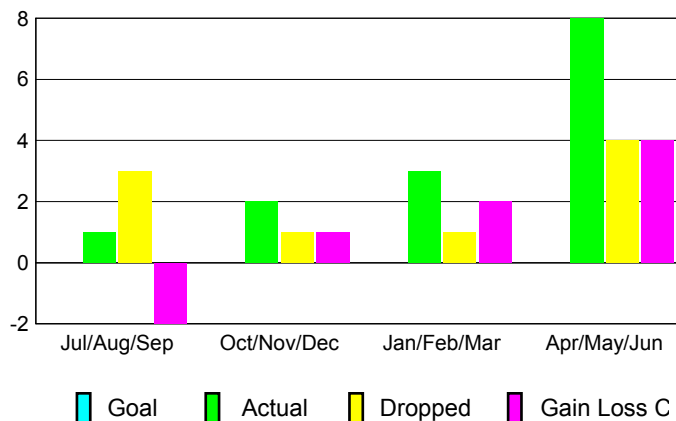

GMT: **DANA BIGGS**

Location: **CALIFORNIA**

GMT CA: **1**

**CLUBS**

Month	New Club Goal	Actual New Clubs	Actual Dropped Clubs	Gain/Loss of Clubs
<b>2012-2013</b>				
Jul/Aug/Sep	0	0	0	0
Oct/Nov/Dec	0	0	0	0
Jan/Feb/Mar	0	0	0	0
Apr/May/Jun	0	0	0	0
<b>Totals</b>	<b>0</b>	<b>0</b>	<b>0</b>	<b>0</b>

**Club Results 2012-2013**

Goal, New, Dropped, Gain/Loss

**YTD Status Quo Clubs 2012-2013**

Status Quo Clubs Compared to Status Quo Members

**Club Gain/Loss 2012-2013**

**MEMBERSHIP**

Month	Net Memb Goal	Actual New Memb	Actual Dropped Memb	Gain/Loss of Memb
<b>2012-2013</b>				
Jul/Aug/Sep	0	1	3	-2
Oct/Nov/Dec	0	2	1	1
Jan/Feb/Mar	0	3	1	2
Apr/May/Jun	0	8	4	4
<b>Totals</b>	<b>0</b>	<b>14</b>	<b>9</b>	<b>5</b>

**Membership Results 2012-2013**

Goal, New, Dropped, Gain/Loss

**Gender Comparison 2012-2013**

**Membership Gain/Loss 2012-2013**

GMT: **DANA BIGGS**

Location: **NEVADA**

GMT CA: **1**

**CLUBS**

Month	New Club Goal	Actual New Clubs	Actual Dropped Clubs	Gain/Loss of Clubs
<b>2012-2013</b>				
Jul/Aug/Sep	0	0	0	0
Oct/Nov/Dec	0	0	0	0
Jan/Feb/Mar	0	0	0	0
Apr/May/June	0	1	1	0
<b>Totals</b>	<b>0</b>	<b>1</b>	<b>1</b>	<b>0</b>